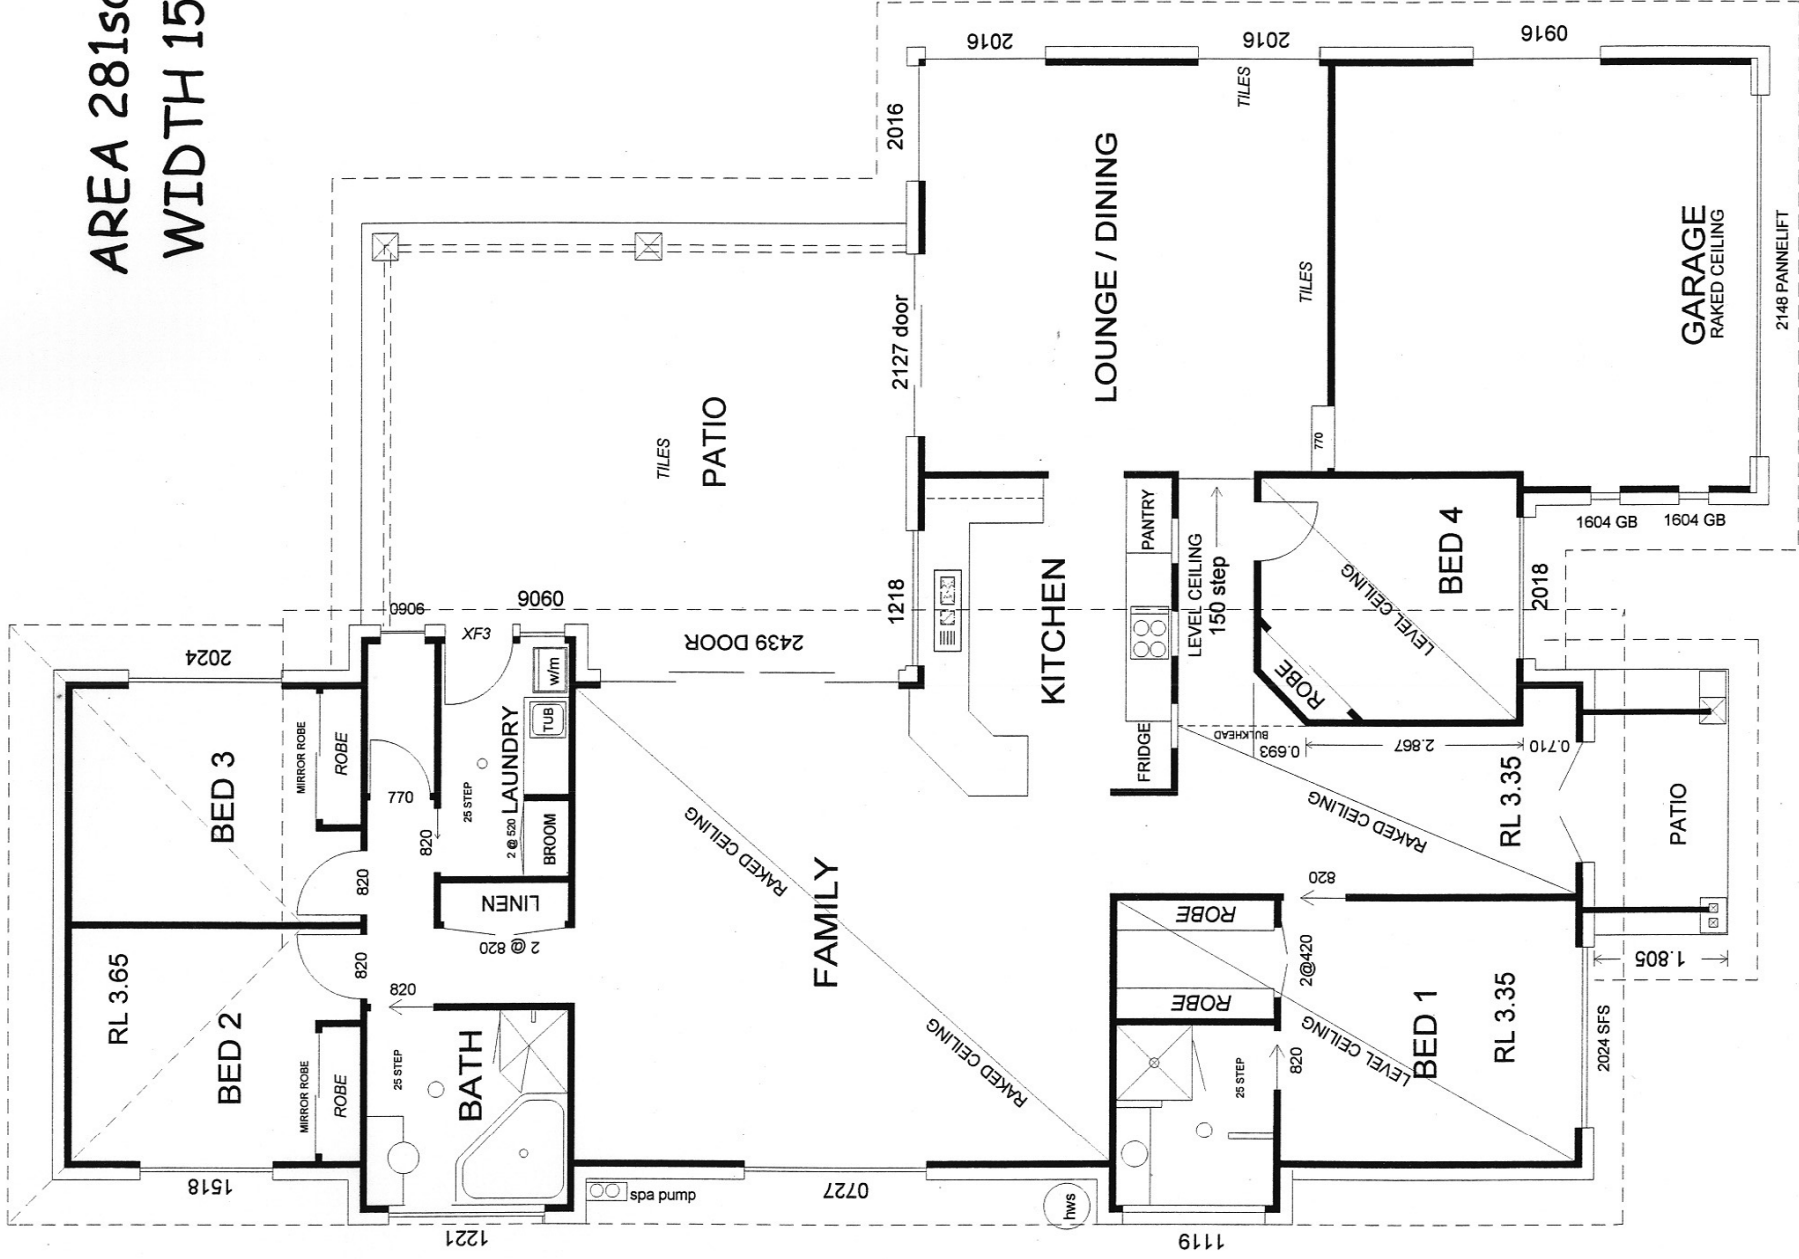

AREA 281sqm
WIDTH 15.1

BEACHCOMBER 4