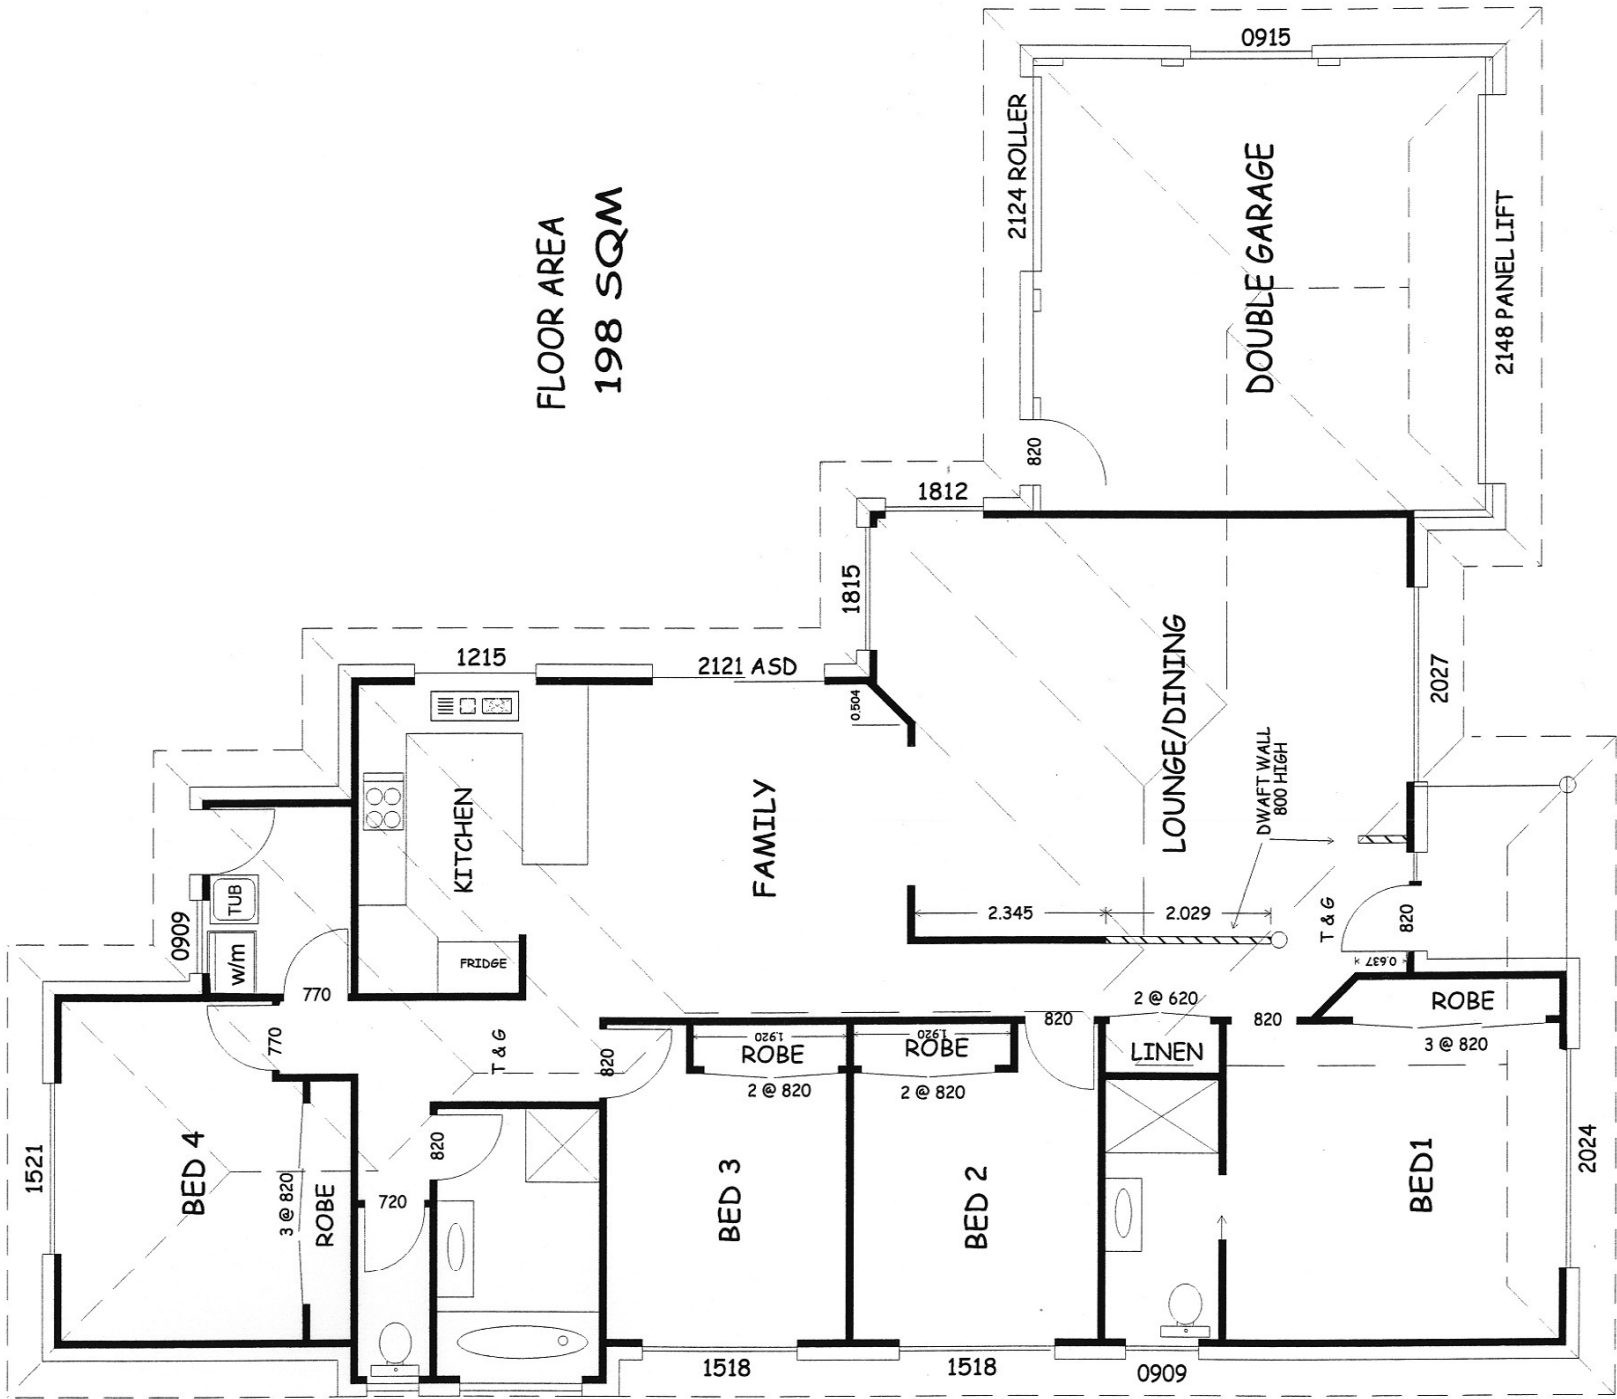

FLOOR AREA
198 SQM

ROSEDALE